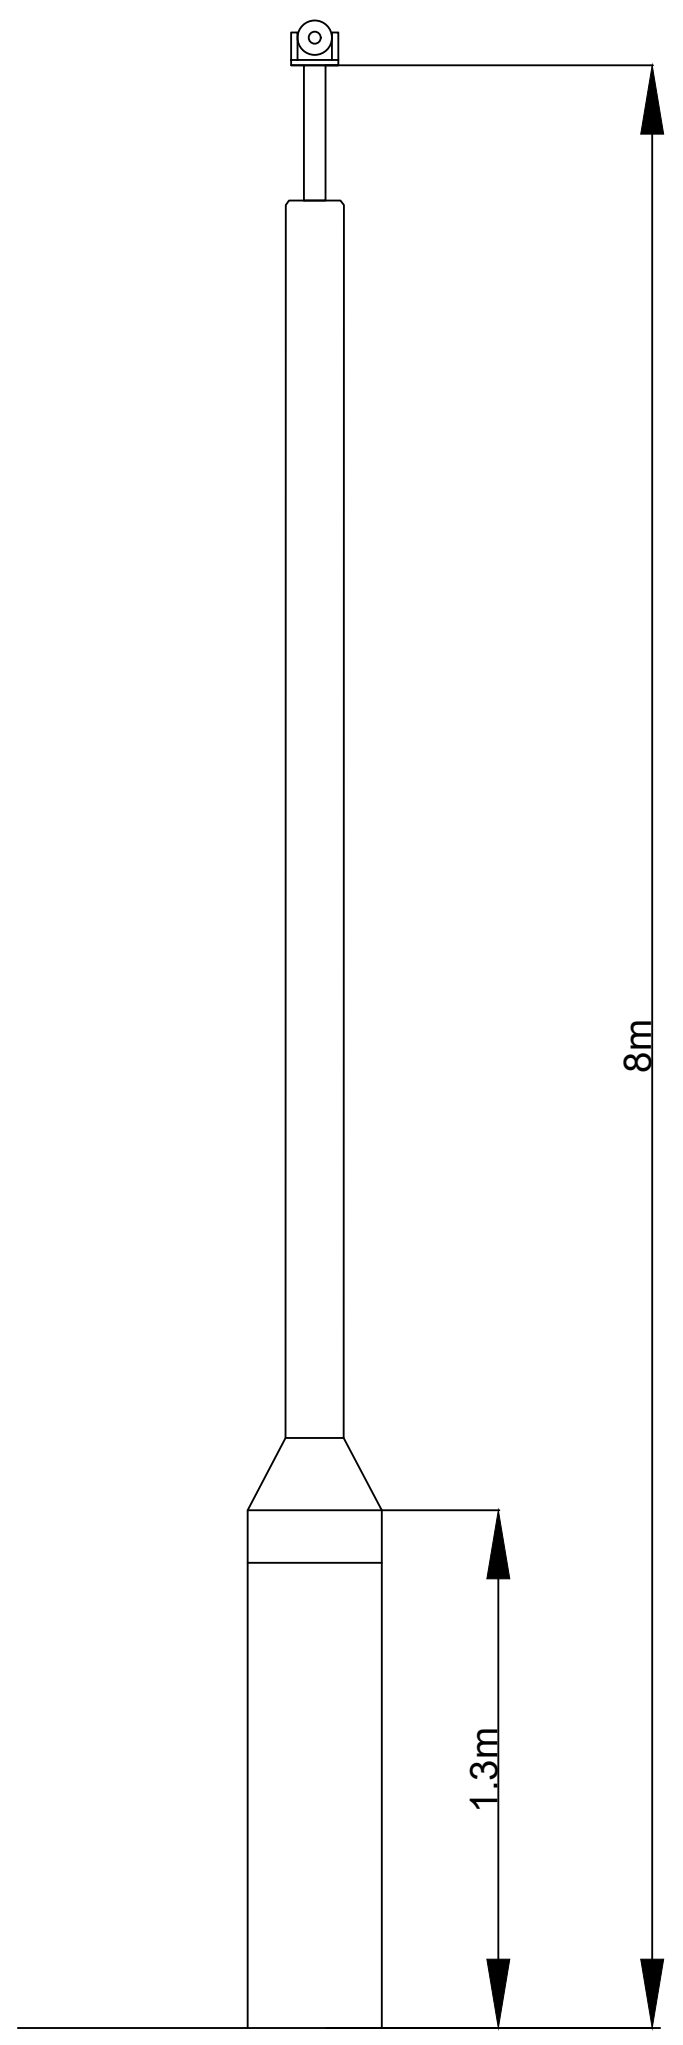

© COPYRIGHT Mace Group
 NOT TO BE REPRODUCED WITHOUT WRITTEN PERMISSION.
 BECAUSE OF POSSIBLE SCALING ERRORS IN ELECTRONIC
 AND HARDCOPY REPRODUCTION **DO NOT SCALE FOR
 CONSTRUCTION PURPOSES**. ALL DIMENSIONS TO BE
 CHECKED & VERIFIED ON SITE PRIOR TO CONSTRUCTION.

Location Plan @ 1:500

CCTV Plan (Not to scale)

CCTV Front Elevation (Indicative, not to scale)

Rev	By	Description	Date	CHKD
				
<p>Mace Group</p> <p>Anglo St James House, 39a Southgate Street, Winchester, Hampshire SO23 9EH</p> <p>Telephone: +44 (0)20 3522 3000 www.macegroup.com</p>				
<p>PROJECT SAFER STREETS</p>				
<p>DRAWING TITLE HOUNDWELL PARK CCTV</p>				
DRAWN BY AD		DATE 02/12/2020		
CHECKED GB		SCALE 1:500 @ A3		
PROJECT No. XXXX	DISCI. Code A	SEQ. No. 13	REV. -	
<p>HCC ASSET CODE -</p> <p><small>FILED ON AUTOCAD AS-R:\Projects\Live\XXXX - Office of the Police and Crime Commissioner for Hampshire\Safer Streets\Design Team Folder\Architecture\Fencing\Fencing.dwg</small></p>				