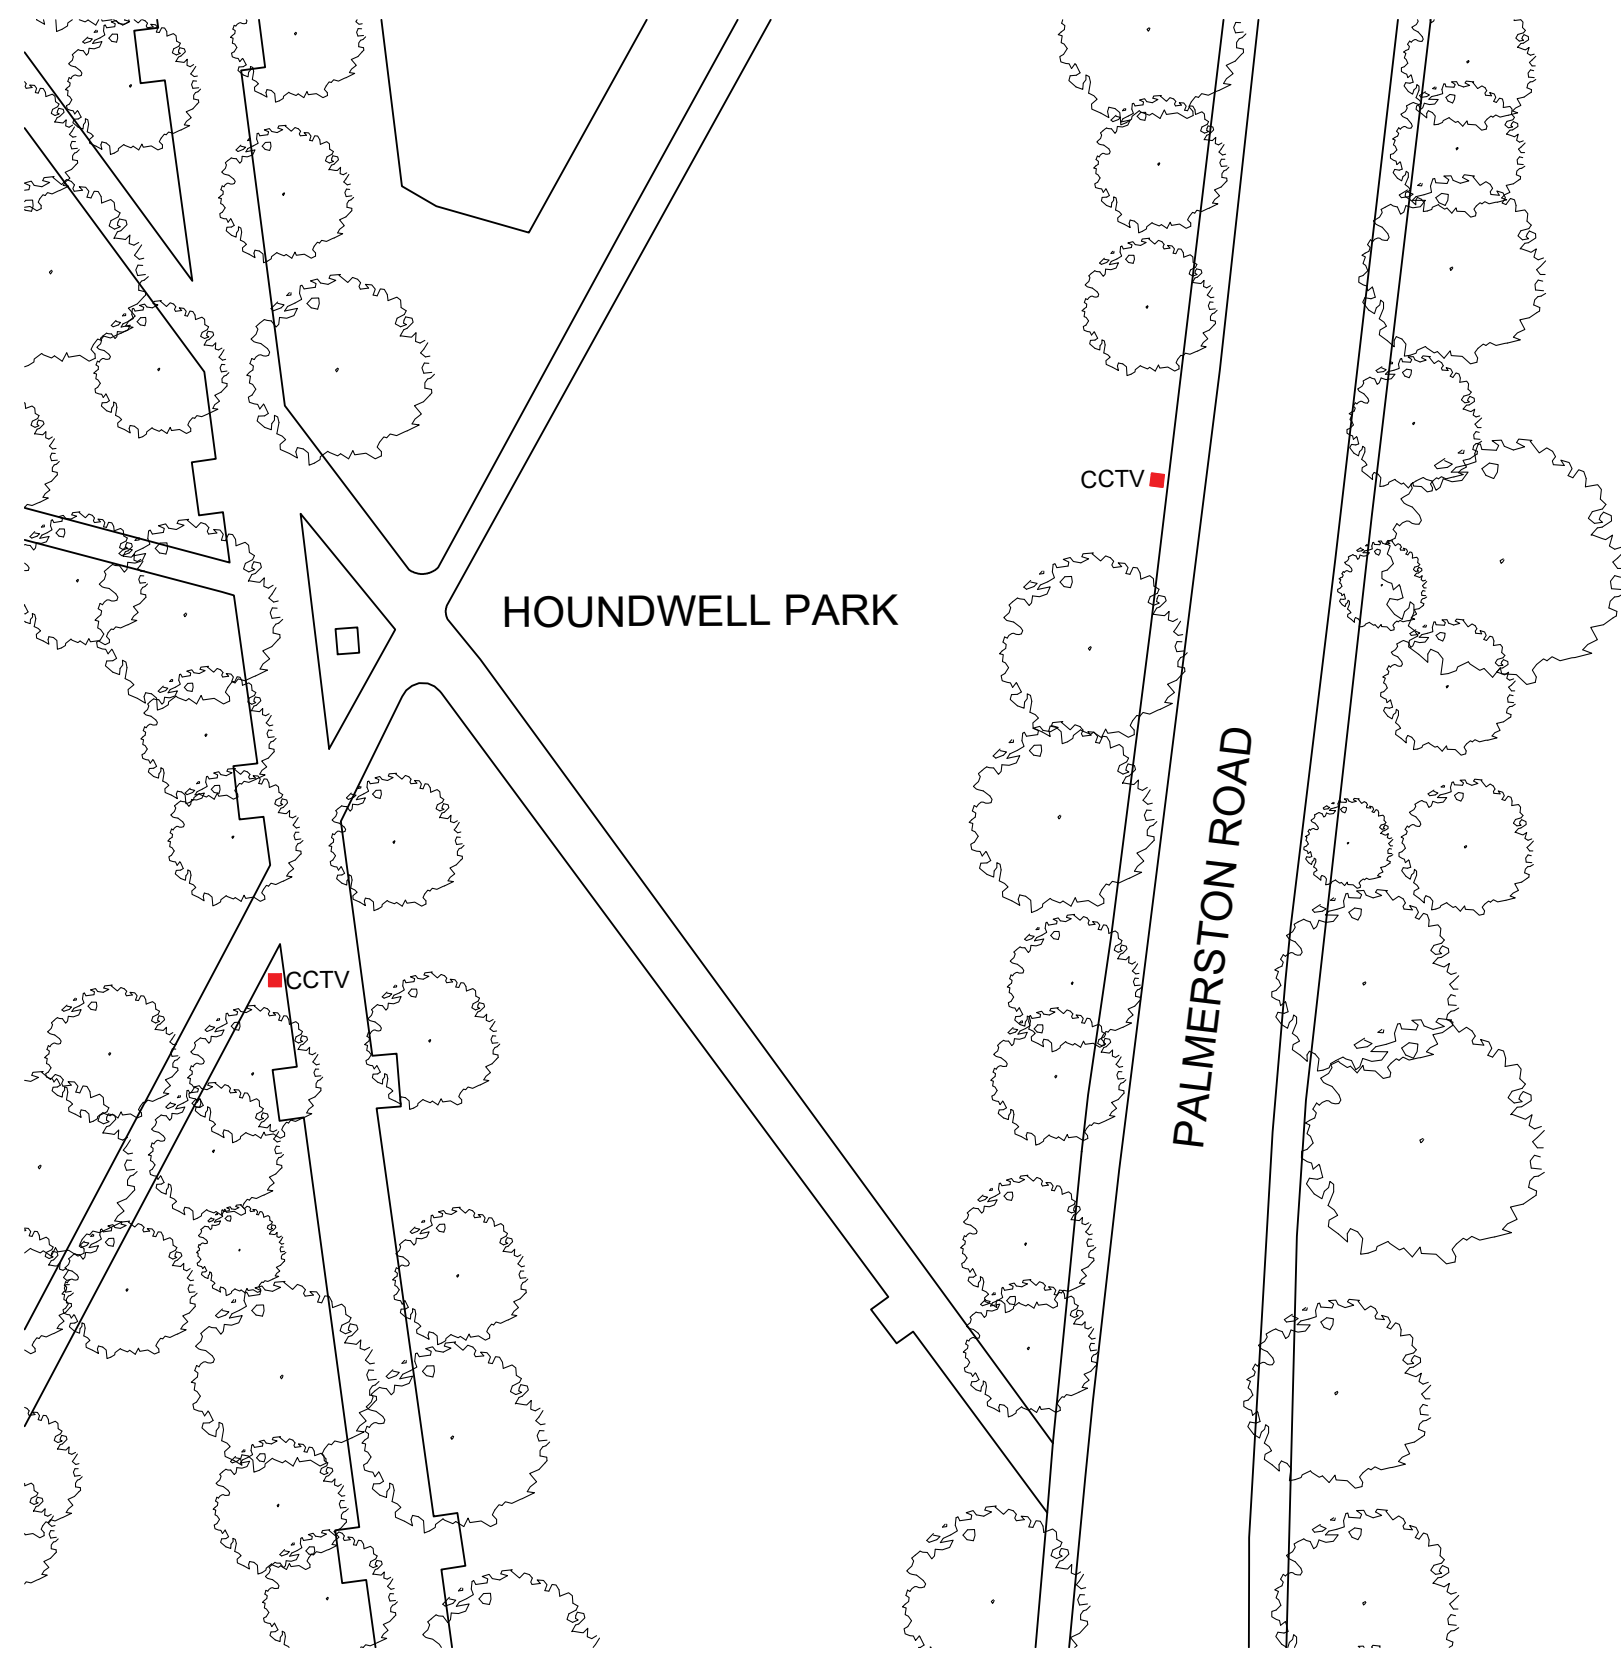

Location Plan @ 1:500

CCTV Plan (Not to scale)

CCTV Front Elevation (Indicative, not to scale)

Rev	By	Description	Date	CHKD
				
<p>Mace Group</p> <p>Anglo St James House, 39a Southgate Street, Winchester, Hampshire SO23 9EH</p> <p>Telephone: +44 (0)20 3522 3000 www.macegroup.com</p>				
<p>PROJECT SAFER STREETS</p>				
<p>DRAWING TITLE HOUNDWELL PARK CCTV</p>				
DRAWN BY AD		DATE 02/12/2020		
CHECKED GB		SCALE 1:500 @ A3		
PROJECT No. XXXX	DISCI. Code A	SEQ. No. 13	REV. -	
<p>HCC ASSET CODE -</p> <p><small>FILED ON AUTOCAD AS-R:\Projects\Live\XXXX - Office of the Police and Crime Commissioner for Hampshire\Safer Streets\Design Team Folder\Architecture\Fencing\Fencing.dwg</small></p>				